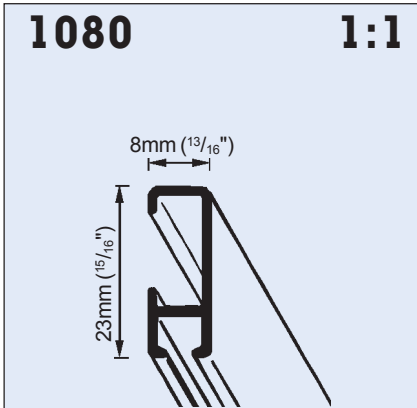

# Hand Operated Curtain Track System Silent Gliss® 1080

- Product Information**
- #1080 is a universally light to medium duty hand drawn drapery track
  - Elegant and robust, yet budget-minded
  - Available in standard clear anodized finish or optional white painted finish
  - Smooth, quiet and efficient operation on straight and curved applications
  - Curvable on both inside and outside radii, with min. radius of 100mm (4")
  - Allows easy returns
  - Perfect as ceiling mounted or suspended shower track
  - Particularly suitable for hotels, motels, offices, schools, homes, apartments, hospitals and nursing homes
  - 5 Year Limited Warranty

Bracket	X
3630	33 mm (1 1/4")
3660	63 mm (2 1/2")

Use #0829-0831 Extension brackets with #3603 ceiling bracket for various projections from wall.

Bracket	X
0829	64- 89mm (2 1/2 - 3 1/2")
0831	95-114mm (3 3/4 - 4 1/2")