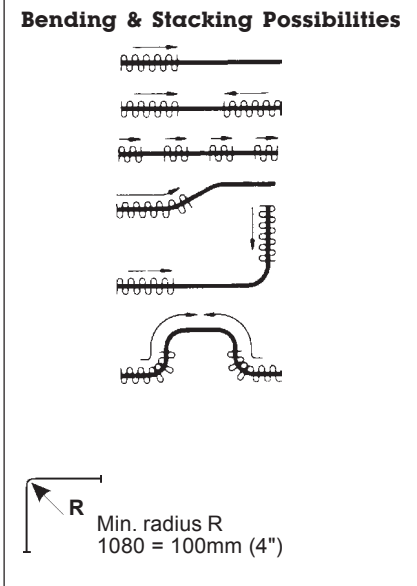

# Hand Operated Curtain Track System Silent Gliss® 1080

# Hand Operated Curtain Track System Silent Gliss® 1080

- Product Information**
- #1080 is a universally light to medium duty hand drawn drapery track
  - Elegant and robust, yet budget-minded
  - Available in standard clear anodized finish or optional white painted finish
  - Smooth, quiet and efficient operation on straight and curved applications
  - Curvable on both inside and outside radii, with min. radius of 100mm (4")
  - Allows easy returns
  - Perfect as ceiling mounted or suspended shower track
  - Particularly suitable for hotels, motels, offices, schools, homes, apartments, hospitals and nursing homes
  - 5 Year Limited Warranty