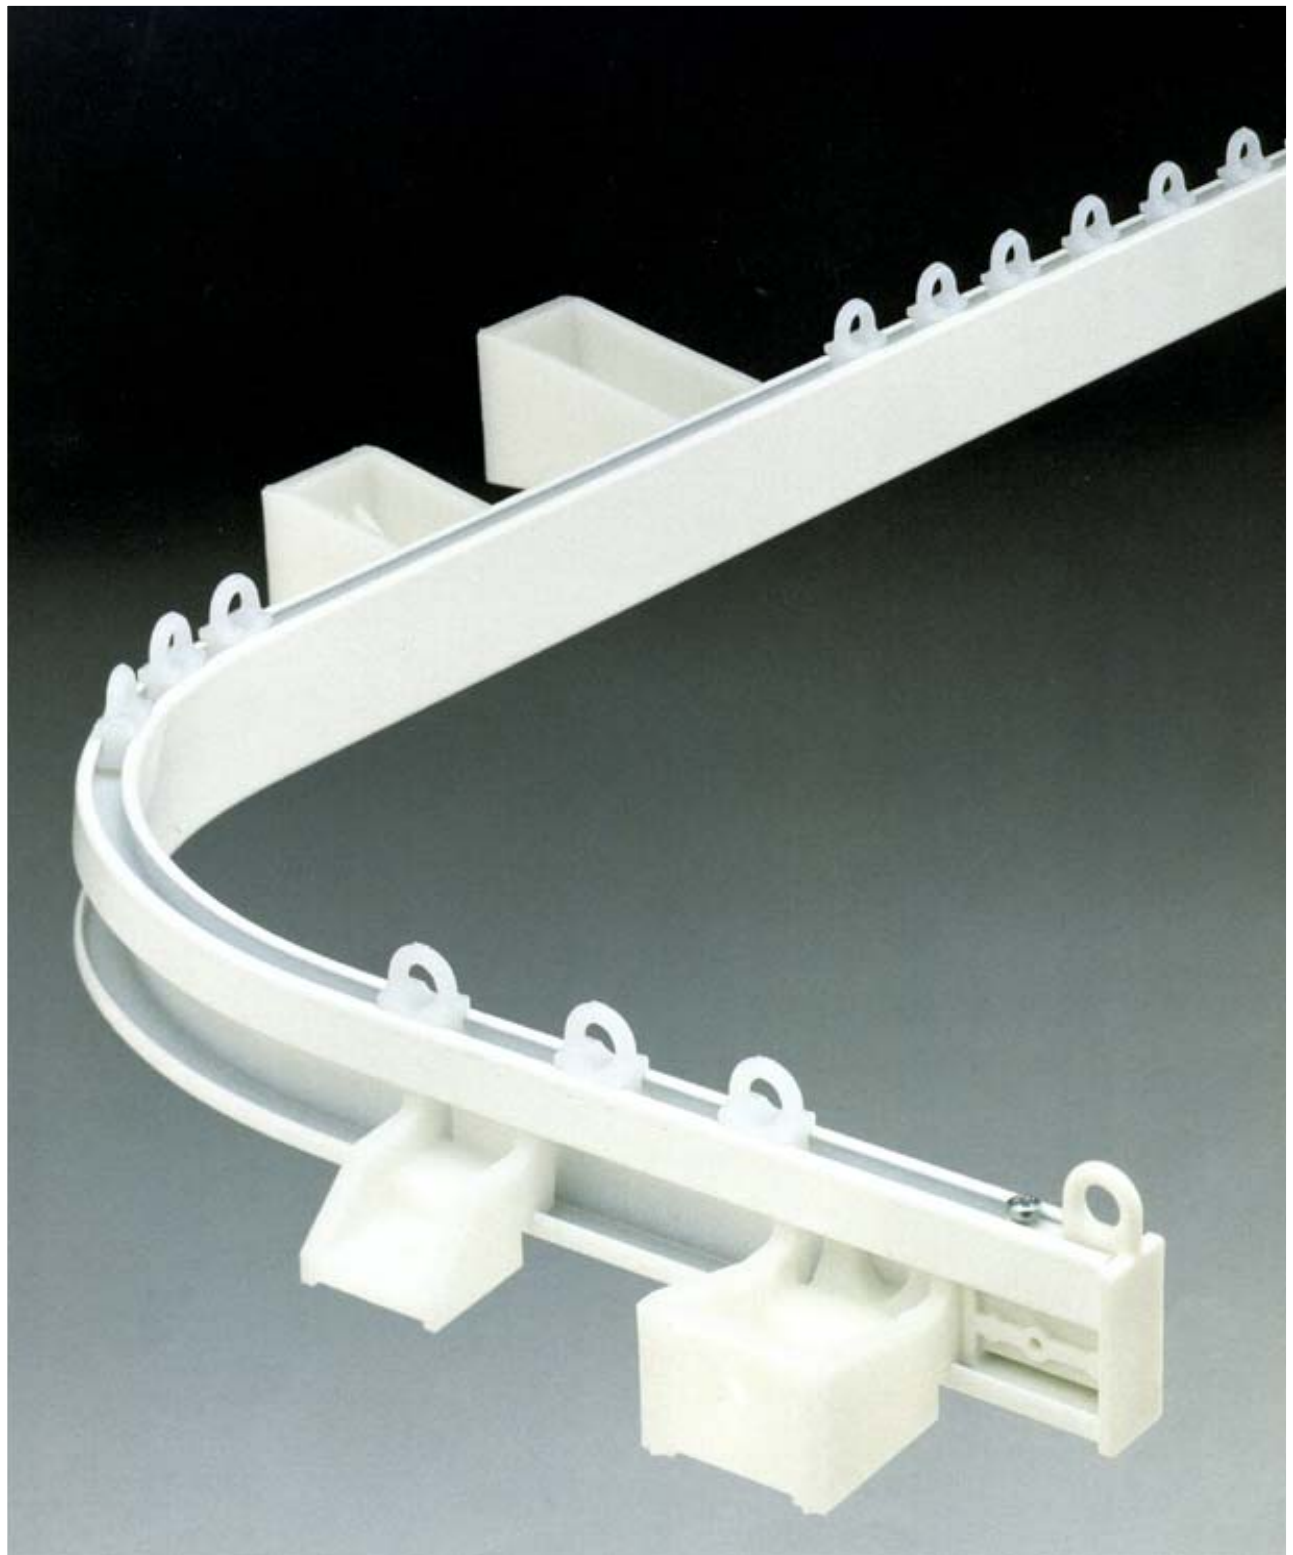

# Hand Operated Curtain Track System Silent Gliss® 1080

# Hand Operated Curtain Track System Silent Gliss® 1080

- Product Information**
- #1080 is a universally light to medium duty hand drawn drapery track
  - Elegant and robust, yet budget-minded
  - Available in standard clear anodized finish or optional white painted finish
  - Smooth, quiet and efficient operation on straight and curved applications
  - Curvable on both inside and outside radii, with min. radius of 100mm (4")
  - Allows easy returns
  - Perfect as ceiling mounted or suspended shower track
  - Particularly suitable for hotels, motels, offices, schools, homes, apartments, hospitals and nursing homes
  - 5 Year Limited Warranty

**Installation**

**Ceiling Mount**

Bracket #3603 to be spaced approx. 60-90cm (24"-36") o.c.

Brackets may be pre-installed and system snapped onto brackets OR brackets may be attached onto tracks and entire system mounted to ceiling.

To remove system from brackets use a screw driver to release the track and remove in an upward motion (opposite to the mounting of the track)

**Wall Mount**

Fasten #3630, or #3660 brackets onto wall, approx. 60cm (24") o.c., then snap track onto brackets.