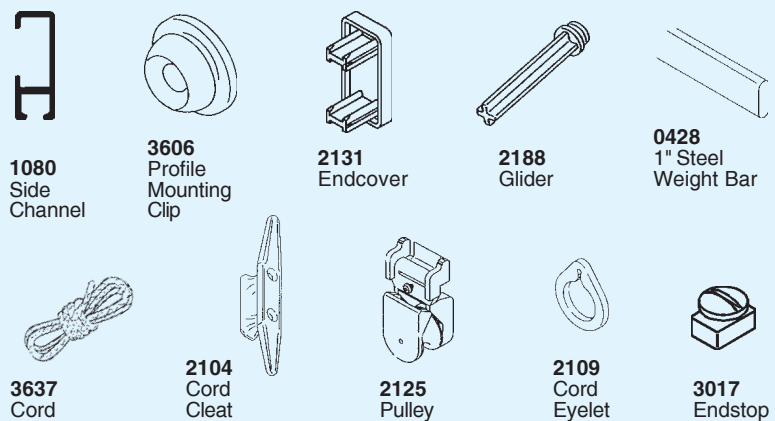

Optional Components