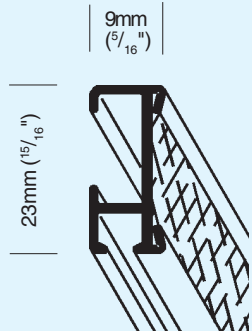

# Cord Drawn Skylight Shading System Silent Gliss® 2130

**2116**

**1:1**

## Product Information

- #2130 is a cord operated skylight shading system.
- Ideal for residential solarium applications.
- Velcro® headrail allows fast, easy removal of shade for cleaning.
- Quick and easy installation.
- Can be used with sheer, privacy, solar shading and room darkening fabrics.
- Suitable for slopes of 30 degrees or steeper.
- Maximum recommended system dimensions:  
width: 120cm (48")  
Height: 460cm (180")  
Length: 460cm (180")  
Surface: 3m<sup>2</sup> (32 ft<sup>2</sup>)
- Tightest radius of curve 20cm (8")
- Aesthetically pleasing small, unobtrusive side rails, available in clear or bronze anodized finish or white painted finish.
- Easy pull-up action to operate system.
- Applicable for the following configurations:  
Type A  Type B 
- Face mounted or inside mounted using #1080 side channels.
- 5 Year limited warranty

## Installation

#2116 Headrail profile can be mounted on top of side channels using #3606 mounting clips or can be mounted using #3630 bracket.

Side Channels #1080 are mounted on top of window frame/mullion with #3606 mounting clip.