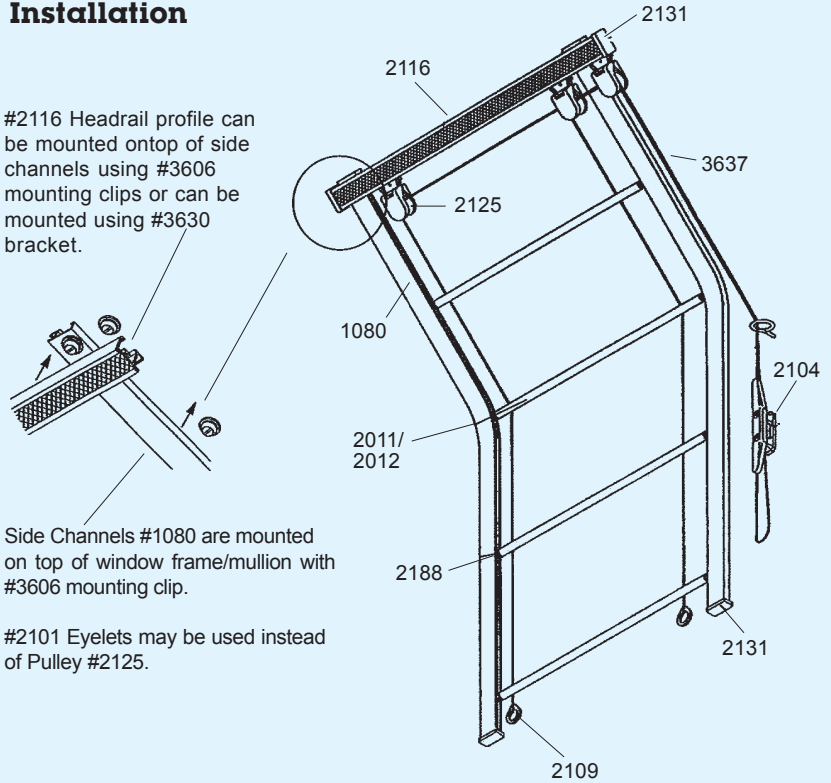

# Cord Drawn Skylight Shading System Silent Gliss® 2130

**2116**

**1:1**

## Product Information

- #2130 is a cord operated skylight shading system.
- Ideal for residential solarium applications.
- Velcro® headrail allows fast, easy removal of shade for cleaning.
- Quick and easy installation.
- Can be used with sheer, privacy, solar shading and room darkening fabrics.
- Suitable for slopes of 30 degrees or steeper.
- Maximum recommended system dimensions:  
width: 120cm (48")  
Height: 460cm (180")  
Length: 460cm (180")  
Surface: 3m<sup>2</sup> (32 ft<sup>2</sup>)
- Tightest radius of curve 20cm (8")
- Aesthetically pleasing small, unobtrusive side rails, available in clear or bronze anodized finish or white painted finish.
- Easy pull-up action to operate system.
- Applicable for the following configurations:  
Type A  Type B 
- Face mounted or inside mounted using #1080 side channels.
- 5 Year limited warranty

## Installation

#2116 Headrail profile can be mounted on top of side channels using #3606 mounting clips or can be mounted using #3630 bracket.

Side Channels #1080 are mounted on top of window frame/mullion with #3606 mounting clip.

#2101 Eyelets may be used instead of Pulley #2125.