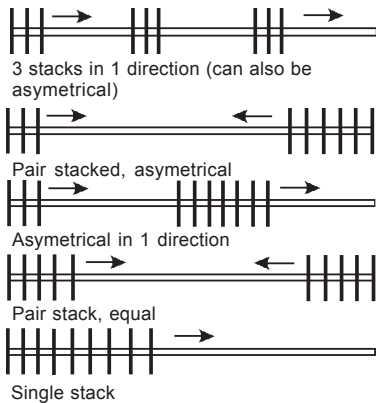

Vertical Blind System Silent Gliss® 2900

Vertical Blind System Silent Gliss® 2900

Product Information

- Mono control hand operation, purpose-designed for curved and sloping installations
- The only vertical blind system in the world which can be bent to a tight radius, thanks to the unique belt operation
- One robust detachable operating handle is used to both open and close and to tilt the strips
- Systems up to 7m in length, (min. 110cm - pair stack; min. 50cm - single stack)
- Can be safely used with heavy louvres such as PVC and aluminum
- Single or multiple stacking or unequal stacks possible
- Can also be used for sloping windows
- Ceiling fix recommended but can be wall fixed with extension bracket
- Headrail available in silver or white
- 5 year Limited Warranty

Stacking

Can be bent
Min. radius R
2901 = 500mm (20")

Installation

Ceiling Mount

Wall Mount

X Min. distance from wall

89 mm louvres = 65mm*
127 mm louvres = 85mm*

Sloping Windows

Special longer-necked rotation elements are used

- The maximum slope is 45° (5" / 127mm width of blinds) or 53° respectively (3.5" / 89mm width of blinds)
- The maximum weight per blind is 280gr (incl. weight plate)
- The maximum weight of blinds is between 3.9kg and 16kg (depending on the angle of the system)

2605 - 127mm
2813 - 89mm
Top Clip

2925
Belt
Connector

2824
Endstop

2746
Detachable
Umbrella Crank

2471 - 127mm
2473 - 89mm
Bottom Weight

2849
PVC Top
Clip

2747
Crank
Handle
(Fixed)

3239
Extension
Bracket