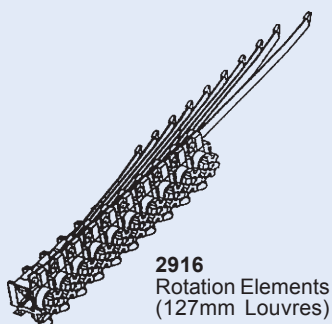

Vertical Blind System Silent Gliss® 2900

Vertical Blind System Silent Gliss® 2900

Product Information

- Mono control hand operation, purpose-designed for curved and sloping installations
- The only vertical blind system in the world which can be bent to a tight radius, thanks to the unique belt operation
- One robust detachable operating handle is used to both open and close and to tilt the strips
- Systems up to 7m in length, (min. 110cm - pair stack; min. 50cm - single stack)
- Can be safely used with heavy louvres such as PVC and aluminum
- Single or multiple stacking or unequal stacks possible
- Can also be used for sloping windows
- Ceiling fix recommended but can be wall fixed with extension bracket
- Headrail available in silver or white
- 5 year Limited Warranty

Special longer-necked rotation elements are used

- The maximum slope is 45° (5" / 127mm width of blinds) or 53° respectively (3.5" / 89mm width of blinds)
- The maximum weight per blind is 280gr (incl. weight plate)
- The maximum weight of blinds is between 3.9kg and 16kg (depending on the angle of the system)

© Copyright by Silent Gliss 2004

Vertical Blind System Silent Gliss® 2900

Wall Mount

3033
Clamp

2927
Pilot
Runner

2908
Spacer Tail

2479 - 127mm
2481 - 89mm
Bottom Link Cord

2912
Belt

2605 - 127mm
2813 - 89mm
Top Clip

2925
Belt
Connector

2824
Endstop

2746
Detachable
Umbrella Crank

2471 - 127mm
2473 - 89mm
Bottom Weight

2849
PVC Top
Clip

2747
Crank
Handle
(Fixed)

3239
Extension
Bracket