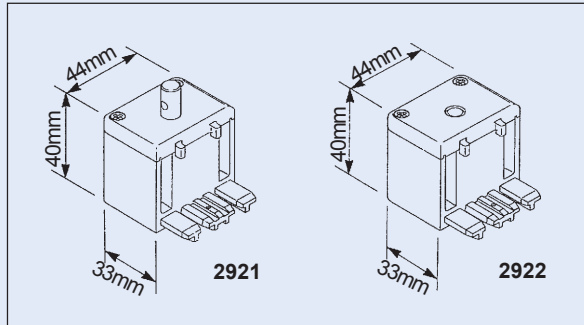

Vertical Blind System Silent Gliss® 2900

Wall Mount