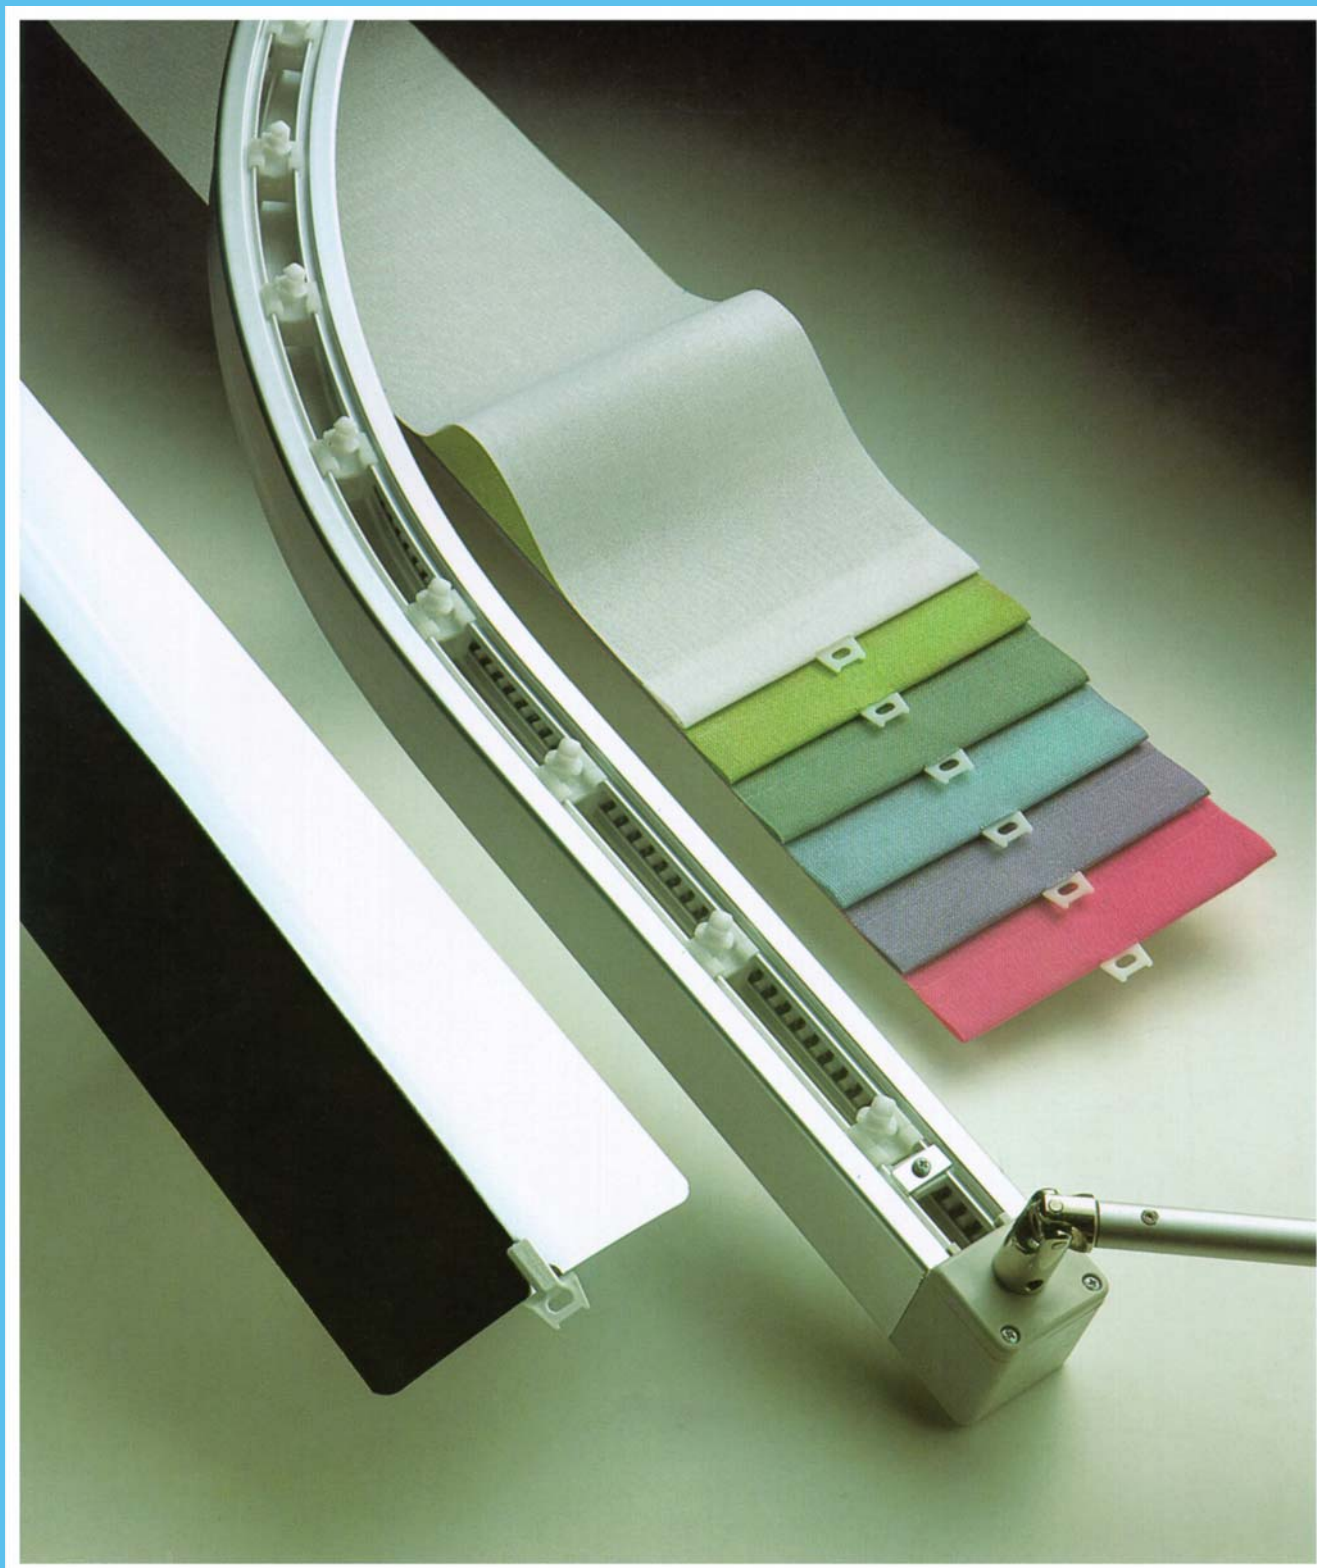

Vertical Blind System Silent Gliss® 2900

Vertical Blind System Silent Gliss® 2900

Product Information

- Mono control hand operation, purpose-designed for curved and sloping installations
- The only vertical blind system in the world which can be bent to a tight radius, thanks to the unique belt operation
- One robust detachable operating handle is used to both open and close and to tilt the strips
- Systems up to 7m in length, (min. 110cm - pair stack; min. 50cm - single stack)
- Can be safely used with heavy louvres such as PVC and aluminum
- Single or multiple stacking or unequal stacks possible
- Can also be used for sloping windows
- Ceiling fix recommended but can be wall fixed with extension bracket
- Headrail available in silver or white
- 5 year Limited Warranty

Stacking

Can be bent
Min. radius R
2901 = 500mm (20")

Installation

Ceiling Mount

Wall Mount

X Min. distance from wall

89 mm louvres = 65mm*
127 mm louvres = 85mm*

Sloping Windows

Special longer-necked rotation elements are used

- The maximum slope is 45° (5" / 127mm width of blinds) or 53° respectively (3.5" / 89mm width of blinds)
- The maximum weight per blind is 280gr (incl. weight plate)
- The maximum weight of blinds is between 3.9kg and 16kg (depending on the angle of the system)