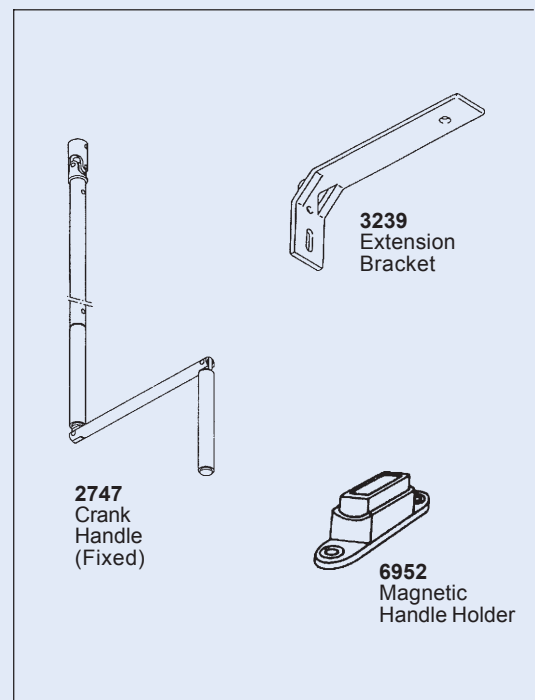

Special longer-necked rotation elements are used

- The maximum slope is 45° (5" / 127mm width of blinds) or 53° respectively (3.5" / 89mm width of blinds)
- The maximum weight per blind is 280gr (incl. weight plate)
- The maximum weight of blinds is between 3.9kg and 16kg (depending on the angle of the system)

© Copyright by Silent Gliss 2004

Vertical Blind System Silent Gliss® 2900

Wall Mount

3033
Clamp

2927
Pilot
Runner

2908
Spacer Tail

2479 - 127mm
2481 - 89mm
Bottom Link Cord

2912
Belt

2605 - 127mm
2813 - 89mm
Top Clip

2925
Belt
Connector

2824
Endstop

2746
Detachable
Umbrella Crank

2471 - 127mm
2473 - 89mm
Bottom Weight

2849
PVC Top
Clip

2747
Crank
Handle
(Fixed)

3239
Extension
Bracket

2916
Rotation Elements
(127mm Louvres)

2918
Rotation Elements
(89mm Louvres)

6952
Magnetic
Handle Holder