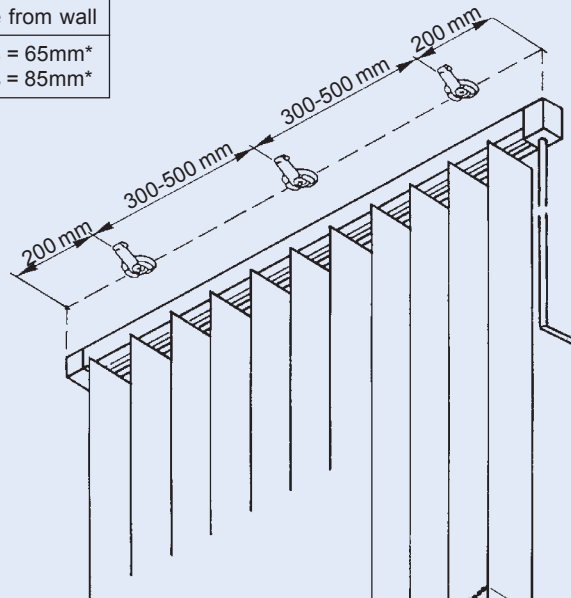

Vertical Blind System Silent Gliss® 2900

Vertical Blind System Silent Gliss® 2900

Product Information

- Mono control hand operation, purpose-designed for curved and sloping installations
- The only vertical blind system in the world which can be bent to a tight radius, thanks to the unique belt operation
- One robust detachable operating handle is used to both open and close and to tilt the strips
- Systems up to 7m in length, (min. 110cm - pair stack; min. 50cm - single stack)
- Can be safely used with heavy louvres such as PVC and aluminum
- Single or multiple stacking or unequal stacks possible
- Can also be used for sloping windows
- Ceiling fix recommended but can be wall fixed with extension bracket
- Headrail available in silver or white
- 5 year Limited Warranty

Stacking

Can be bent
Min. radius R
2901 = 500mm (20")

Installation

Ceiling Mount

Wall Mount

X Min. distance from wall

89 mm louvres = 65mm*
127 mm louvres = 85mm*

Sloping Windows

Special longer-necked rotation elements are used

- The maximum slope is 45° (5" / 127mm width of blinds) or 53° respectively (3.5" / 89mm width of blinds)
- The maximum weight per blind is 280gr (incl. weight plate)
- The maximum weight of blinds is between 3.9kg and 16kg (depending on the angle of the system)