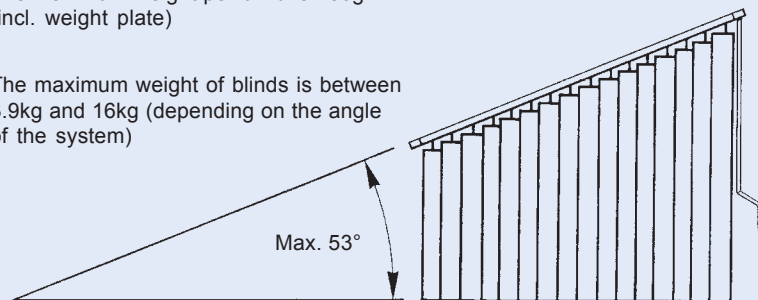

Vertical Blind System Silent Gliss® 2900

Vertical Blind System Silent Gliss® 2900

Product Information

- Mono control hand operation, purpose-designed for curved and sloping installations
- The only vertical blind system in the world which can be bent to a tight radius, thanks to the unique belt operation
- One robust detachable operating handle is used to both open and close and to tilt the strips
- Systems up to 7m in length, (min. 110cm - pair stack; min. 50cm - single stack)
- Can be safely used with heavy louvres such as PVC and aluminum
- Single or multiple stacking or unequal stacks possible
- Can also be used for sloping windows
- Ceiling fix recommended but can be wall fixed with extension bracket
- Headrail available in silver or white
- 5 year Limited Warranty

Stacking

Can be bent
Min. radius R
2901 = 500mm (20")

Installation

Ceiling Mount

Wall Mount

X Min. distance from wall

89 mm louvres = 65mm*
127 mm louvres = 85mm*

Sloping Windows

Special longer-necked rotation elements are used

- The maximum slope is 45° (5" / 127mm width of blinds) or 53° respectively (3.5" / 89mm width of blinds)
- The maximum weight per blind is 280gr (incl. weight plate)
- The maximum weight of blinds is between 3.9kg and 16kg (depending on the angle of the system)