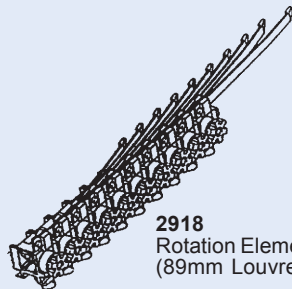

2916
Rotation Elements
(127mm Louvres)

2918
Rotation Elements
(89mm Louvres)