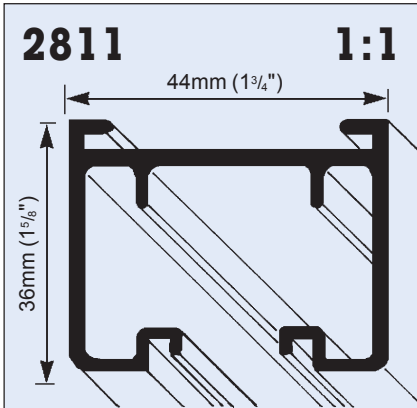

Vertical Blind System Silent Gliss® 2900

Vertical Blind System Silent Gliss® 2900

Product Information

- Mono control hand operation, purpose-designed for curved and sloping installations
- The only vertical blind system in the world which can be bent to a tight radius, thanks to the unique belt operation
- One robust detachable operating handle is used to both open and close and to tilt the strips
- Systems up to 7m in length, (min. 110cm - pair stack; min. 50cm - single stack)
- Can be safely used with heavy louvres such as PVC and aluminum
- Single or multiple stacking or unequal stacks possible
- Can also be used for sloping windows
- Ceiling fix recommended but can be wall fixed with extension bracket
- Headrail available in silver or white
- 5 year Limited Warranty

Stacking

Can be bent
Min. radius R
2901 = 500mm (20")

Installation

Ceiling Mount

Wall Mount

X Min. distance from wall

89 mm louvres = 65mm*
127 mm louvres = 85mm*

Sloping Windows

Special longer-necked rotation elements are used

- The maximum slope is 45° (5" / 127mm width of blinds) or 53° respectively (3.5" / 89mm width of blinds)
- The maximum weight per blind is 280gr (incl. weight plate)
- The maximum weight of blinds is between 3.9kg and 16kg (depending on the angle of the system)

2605 - 127mm
2813 - 89mm
Top Clip

2925
Belt
Connector

2824
Endstop

2746
Detachable
Umbrella Crank

2471 - 127mm
2473 - 89mm
Bottom Weight

2849
PVC Top
Clip

2747
Crank
Handle
(Fixed)

3239
Extension
Bracket