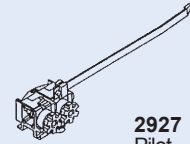

Vertical Blind System Silent Gliss® 2900

Vertical Blind System Silent Gliss® 2900

Product Information

- Mono control hand operation, purpose-designed for curved and sloping installations
- The only vertical blind system in the world which can be bent to a tight radius, thanks to the unique belt operation
- One robust detachable operating handle is used to both open and close and to tilt the strips
- Systems up to 7m in length, (min. 110cm - pair stack; min. 50cm - single stack)
- Can be safely used with heavy louvres such as PVC and aluminum
- Single or multiple stacking or unequal stacks possible
- Can also be used for sloping windows
- Ceiling fix recommended but can be wall fixed with extension bracket
- Headrail available in silver or white
- 5 year Limited Warranty

Special longer-necked rotation elements are used

- The maximum slope is 45° (5" / 127mm width of blinds) or 53° respectively (3.5" / 89mm width of blinds)
- The maximum weight per blind is 280gr (incl. weight plate)
- The maximum weight of blinds is between 3.9kg and 16kg (depending on the angle of the system)

© Copyright by Silent Gliss 2004

Vertical Blind System Silent Gliss® 2900

Wall Mount

3033
Clamp

2927
Pilot
Runner

2908
Spacer Tail

2479 - 127mm
2481 - 89mm
Bottom Link Cord

2912
Belt

2605 - 127mm
2813 - 89mm
Top Clip

2925
Belt
Connector

2824
Endstop

2746
Detachable
Umbrella Crank

2471 - 127mm
2473 - 89mm
Bottom Weight

2849
PVC Top
Clip

2747
Crank
Handle
(Fixed)

3239
Extension
Bracket