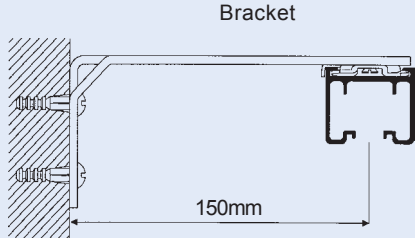

Vertical Blind System Silent Gliss® 2900

Vertical Blind System Silent Gliss® 2900

Product Information

- Mono control hand operation, purpose-designed for curved and sloping installations
- The only vertical blind system in the world which can be bent to a tight radius, thanks to the unique belt operation
- One robust detachable operating handle is used to both open and close and to tilt the strips
- Systems up to 7m in length, (min. 110cm - pair stack; min. 50cm - single stack)
- Can be safely used with heavy louvres such as PVC and aluminum
- Single or multiple stacking or unequal stacks possible
- Can also be used for sloping windows
- Ceiling fix recommended but can be wall fixed with extension bracket
- Headrail available in silver or white
- 5 year Limited Warranty

Stacking

Can be bent
Min. radius R
2901 = 500mm (20")

Installation

Ceiling Mount

Wall Mount

X Min. distance from wall

89 mm louvres = 65mm*
127 mm louvres = 85mm*

Sloping Windows

Special longer-necked rotation elements are used

- The maximum slope is 45° (5" / 127mm width of blinds) or 53° respectively (3.5" / 89mm width of blinds)
- The maximum weight per blind is 280gr (incl. weight plate)
- The maximum weight of blinds is between 3.9kg and 16kg (depending on the angle of the system)