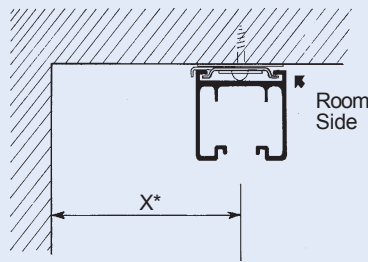

Vertical Blind System Silent Gliss® 2900

Vertical Blind System Silent Gliss® 2900

Product Information

- Mono control hand operation, purpose-designed for curved and sloping installations
- The only vertical blind system in the world which can be bent to a tight radius, thanks to the unique belt operation
- One robust detachable operating handle is used to both open and close and to tilt the strips
- Systems up to 7m in length, (min. 110cm - pair stack; min. 50cm - single stack)
- Can be safely used with heavy louvres such as PVC and aluminum
- Single or multiple stacking or unequal stacks possible
- Can also be used for sloping windows
- Ceiling fix recommended but can be wall fixed with extension bracket
- Headrail available in silver or white
- 5 year Limited Warranty

Stacking

Can be bent
Min. radius R
2901 = 500mm (20")

Installation

Ceiling Mount

Wall Mount

X Min. distance from wall

89 mm louvres = 65mm*
127 mm louvres = 85mm*

Sloping Windows

Special longer-necked rotation elements are used

- The maximum slope is 45° (5" / 127mm width of blinds) or 53° respectively (3.5" / 89mm width of blinds)
- The maximum weight per blind is 280gr (incl. weight plate)
- The maximum weight of blinds is between 3.9kg and 16kg (depending on the angle of the system)