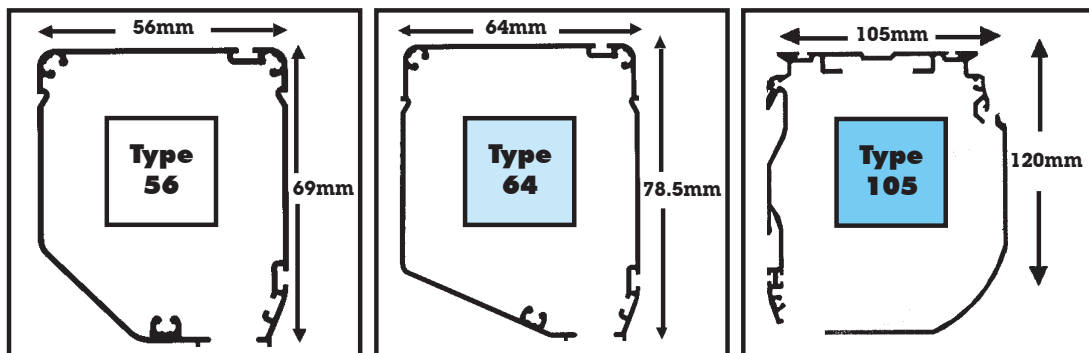

Silent Gliss® Blackout Cassette Roller Shade Systems

Silent Gliss®

Blackout Cassette Roller Shade System

401OF - Chain Operated

Product Information:

- Fully enclosed cassette guarantees total blackout while giving roller shade a beautiful finished look
- Fast and easy installation
- Telescopic, yet small and elegant side channels
- Rivet-system prevents shade from coming out of side channels
- Available in clear and bronze anodized, as well as white finish
- Internal brushes clean fabric while opening and closing shade
- 5 year warranty
- Cassette sizes available:

Type 105 = 81045

Wall Mount Bracket

Type 45 = 20052
Type 56 = 20035
Type 64 = 20007

Type 105 = 40195 / 20105

Technical Information and Optional Components:

Hold Down Bracket
#0343

Inside Mount Side Channel

Face Mount Side Channel

Chain Director
81038