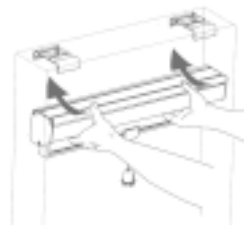

Silent Gliss® Blackout Cassette Roller Shade Systems

Silent Gliss®

Blackout Cassette Roller Shade System

401OF - Chain Operated

Product Information:

- Fully enclosed cassette guarantees total blackout while giving roller shade a beautiful finished look
- Fast and easy installation
- Telescopic, yet small and elegant side channels
- Rivet-system prevents shade from coming out of side channels
- Available in clear and bronze anodized, as well as white finish
- Internal brushes clean fabric while opening and closing shade
- 5 year warranty
- Cassette sizes available:

Type 105 = 81045

Wall Mount Bracket

Type 45 = 20052
Type 56 = 20035
Type 64 = 20007

Type 105 = 40195 / 20105

Technical Information and Optional Components:

Hold Down Bracket
#0343

Inside Mount Side Channel

Face Mount Side Channel