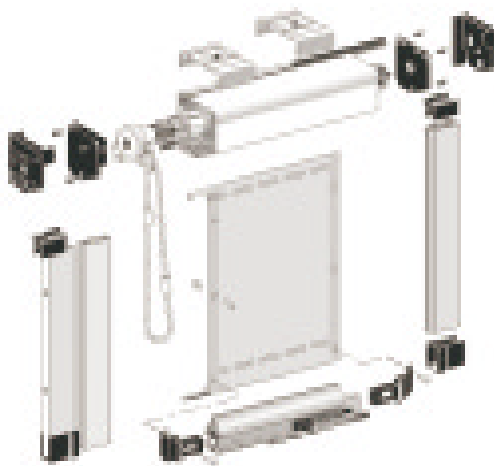

Silent Gliss® Blackout Cassette Roller Shade Systems

Silent Gliss®

Blackout Cassette Roller Shade System

401OF - Chain Operated

Product Information:

- Fully enclosed cassette guarantees total blackout while giving roller shade a beautiful finished look
- Fast and easy installation
- Telescopic, yet small and elegant side channels
- Rivet-system prevents shade from coming out of side channels
- Available in clear and bronze anodized, as well as white finish
- Internal brushes clean fabric while opening and closing shade
- 5 year warranty
- Cassette sizes available:

Refer to separate chart for limitations

Silent Gliss®

Blackout Cassette Roller Shade System 401OF - Chain Operated

Assembly and Installation:

Ceiling Mount Bracket

Type 45 = 20054
Type 56 = 20037
Type 64 = 20006

Type 105 = 81045

Wall Mount Bracket

Type 45 = 20052
Type 56 = 20035
Type 64 = 20007

Type 105 = 40195 / 20105

Technical Information and Optional Components:

Hold Down Bracket
#0343

Inside Mount Side Channel

Face Mount Side Channel