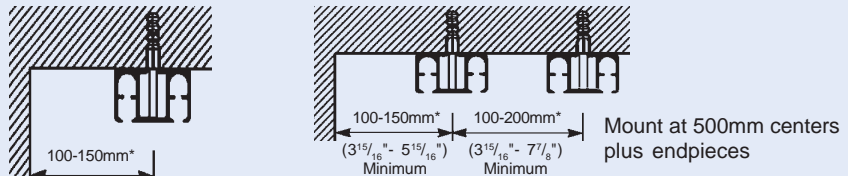

Heavy Duty and Stage Curtain Track System Silent Gliss® 6370

Heavy Duty and Stage Curtain Track System Silent Gliss® 6370

6371

Product Information

- Discreet heavy-duty track system with twin channel for infinite overlap
- Cost effective system for small stages, very heavy contract and domestic use, etc.
- Heavy curtains up to 70kg. and width up to 15m
- Simple direct mounting, ceiling mount preferred. Drilled at 500mm centers
- Profile available in 4, 5 and 6 metre lengths
- Standard satin silver finish
- Standard cord drop 300cm
- 5 Year Limited Warranty

Min. radius R
6371 = 500mm (20")

Installation Direct to ceiling fixing through profile

Wall mount with extension bracket 3239

Recessed Mount

*Dependent on curtain weight and any obstructions

Standard Accessories