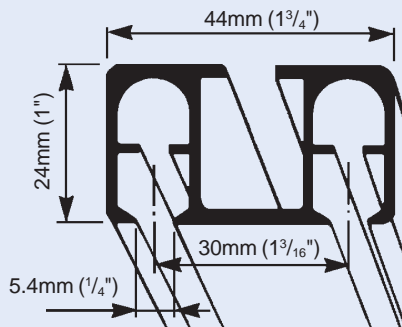

Heavy Duty and Stage Curtain Track System Silent Gliss® 6370

Heavy Duty and Stage Curtain Track System Silent Gliss® 6370

6371

Product Information

- Discreet heavy-duty track system with twin channel for infinite overlap
- Cost effective system for small stages, very heavy contract and domestic use, etc.
- Heavy curtains up to 70kg. and width up to 15m
- Simple direct mounting, ceiling mount preferred. Drilled at 500mm centers
- Profile available in 4, 5 and 6 metre lengths
- Standard satin silver finish
- Standard cord drop 300cm
- 5 Year Limited Warranty

Min. radius R
6371 = 500mm (20")

Installation Direct to ceiling fixing through profile

Wall mount with extension bracket 3239

Recessed Mount

*Dependent on curtain weight and any obstructions

Standard Accessories