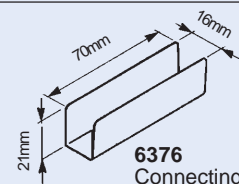

6376
Connecting Bridge