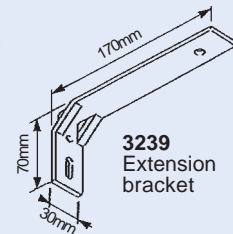

Heavy Duty and Stage Curtain Track System Silent Gliss® 6370

Heavy Duty and Stage Curtain Track System Silent Gliss® 6370

6371

Product Information

- Discreet heavy-duty track system with twin channel for infinite overlap
- Cost effective system for small stages, very heavy contract and domestic use, etc.
- Heavy curtains up to 70kg. and width up to 15m
- Simple direct mounting, ceiling mount preferred. Drilled at 500mm centers
- Profile available in 4, 5 and 6 metre lengths
- Standard satin silver finish
- Standard cord drop 300cm
- 5 Year Limited Warranty

Min. radius R
6371 = 500mm (20")

Installation Direct to ceiling fixing through profile

Wall mount with extension bracket 3239

Recessed Mount

*Dependent on curtain weight and any obstructions

Standard Accessories