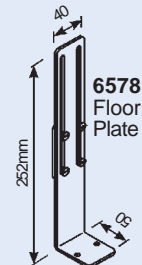

6377 Endpiece Set

6098
Roller glider with eye

6086
Spring stop

6227
Master runner

6214
Adjustable pilot

6070
Cord

Optional Accessories

6094
Roller glider with hook

6283
Roller glider

6575
Cord tensioner

6007
Endstop

6376
Connecting Bridge

6578
Floor Plate

0829
70mm (2 3/4")
Wall Extension Bracket

0831
100mm (4")
Wall Extension Bracket

6079
Overlap arm

Max. Curtain Weight	3m	6m	9m	12m	15m
	65	60	55	50	45
	70	68	64	57	50
	48	42	36	31	26
	54	48	42	36	30
	38	32	27	22	18
	44	38	32	27	22

© Copyright by Silent Gliss 2004