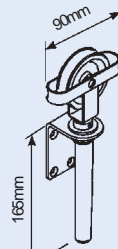

Min. radius R
6371 = 500mm (20")

Installation Direct to ceiling fixing through profile

Wall mount with extension bracket 3239

Recessed Mount

*Dependent on curtain weight and any obstructions

Standard Accessories

6377 Endpiece Set

6098
Roller glider with eye

6086
Spring stop

6227
Master runner

6214
Adjustable pilot

6070
Cord

Optional Accessories

6094
Roller glider with hook

6283
Roller glider

6575
Cord tensioner

6007
Endstop

6376
Connecting Bridge

6578
Floor Plate

0829
70mm (2 3/4")
Wall Extension Bracket

0831
100mm (4")
Wall Extension Bracket

6079
Overlap arm