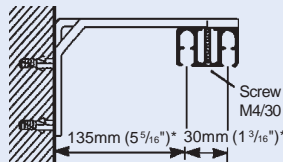

Heavy Duty and Stage Curtain Track System Silent Gliss® 6370

Heavy Duty and Stage Curtain Track System Silent Gliss® 6370

6371

Product Information

- Discreet heavy-duty track system with twin channel for infinite overlap
- Cost effective system for small stages, very heavy contract and domestic use, etc.
- Heavy curtains up to 70kg. and width up to 15m
- Simple direct mounting, ceiling mount preferred. Drilled at 500mm centers
- Profile available in 4, 5 and 6 metre lengths
- Standard satin silver finish
- Standard cord drop 300cm
- 5 Year Limited Warranty

Min. radius R
6371 = 500mm (20")

Installation Direct to ceiling fixing through profile

Wall mount with extension bracket 3239

Recessed Mount

*Dependent on curtain weight and any obstructions

Standard Accessories