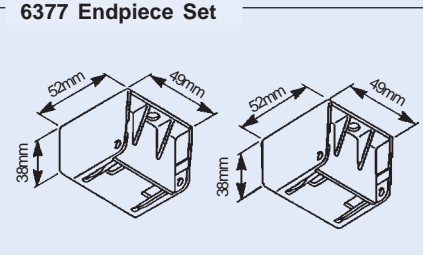

Standard Accessories

6377 Endpiece Set

6098
Roller glider with eye

6086
Spring stop

6227
Master runner

6214
Adjustable pilot

6070
Cord

Optional Accessories

6094
Roller glider with hook

6283
Roller glider

6575
Cord tensioner

6007
Endstop