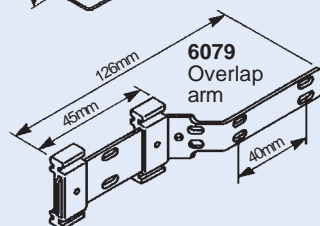

6283
Roller glider

6575
Cord tensioner

6007
Endstop

6376
Connecting Bridge

6578
Floor Plate

0829
70mm (2 3/4")
Wall Extension Bracket

0831
100mm (4")
Wall Extension Bracket

6079
Overlap arm

Max. Curtain Weight	3m	6m	9m	12m	15m
	65	60	55	50	45
	70	68	64	57	50
	48	42	36	31	26
	54	48	42	36	30
	38	32	27	22	18
	44	38	32	27	22

© Copyright by Silent Gliss 2004