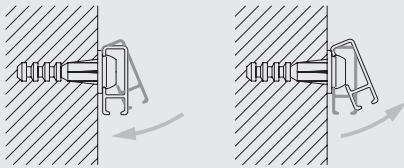

Hand Operated Curtain Track Systems

Picture Hanging System

Silent Gliss® 3600

Product Information

- Specially developed picture hanging system for the quick and precise hanging and moving of framed pictures.
- Pictures can be moved vertically or horizontally without re-drilling the wall.
- Suitable for domestic use as well as galleries, schools, banks, offices, etc.
- For pictures weighing up to 10kg.
- Easy wall fixing with specially developed button-fix brackets.
- Standard colours: silver, white, gold, bronze, black or cream.
- Can be bent.

3600

Profile, Bending and Specification Information

Fitting Information

Bracket 3606 fixing points

Fix invisible snap fastener brackets approx. every 30 - 50cm.

Click on and off snap fastener 3606.

3600

Hanging up of picture with Set 3600

Click-in hooks 3663 as shown on the picture.

A: Fixing cords with hooks 3663
 B and C: Fixing cords by using existing frame hangers
 Adjust and fix cord by turning the plastic screw.

Fitting Options

Direct to wall fixing of snap fastener bracket 3606