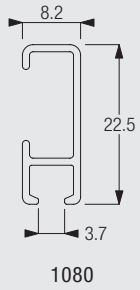

Hand Operated Curtain Track Systems

Picture Hanging System

Silent Gliss® 3600

Product Information

- Specially developed picture hanging system for the quick and precise hanging and moving of framed pictures.
- Pictures can be moved vertically or horizontally without re-drilling the wall.
- Suitable for domestic use as well as galleries, schools, banks, offices, etc.
- For pictures weighing up to 10kg.
- Easy wall fixing with specially developed button-fix brackets.
- Standard colours: silver, white, gold, bronze, black or cream.
- Can be bent.

3600

Profile, Bending and Specification Information

Fitting Information

Bracket 3606 fixing points

Fix invisible snap fastener brackets approx. every 30 - 50cm.

Click on and off snap fastener 3606.

3600

Hanging up of picture with Set 3600

Standard Accessories

Standard set

3600	Picture hanging set, containing	3634	Height adjuster	1	
		3637	Cord (ø 1.5mm)	5m	
		3663	Hook	4	

Components

1080	Profile		3604	Corner piece	
3605	End cover		3606	Snap fastener	
3634	Height adjuster		3637	Cord (ø 1.5mm)	
3657	Connecting bridge		3663	Hook	