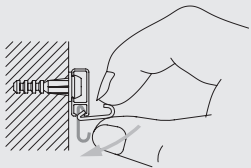

Hand Operated Curtain Track Systems

Picture Hanging System

Silent Gliss® 3600

Product Information

- Specially developed picture hanging system for the quick and precise hanging and moving of framed pictures.
- Pictures can be moved vertically or horizontally without re-drilling the wall.
- Suitable for domestic use as well as galleries, schools, banks, offices, etc.
- For pictures weighing up to 10kg.
- Easy wall fixing with specially developed button-fix brackets.
- Standard colours: silver, white, gold, bronze, black or cream.
- Can be bent.

3600

Profile, Bending and Specification Information

Fitting Information

Bracket 3606 fixing points

Fix invisible snap fastener brackets approx. every 30 - 50cm.

Click on and off snap fastener 3606.

3600

Hanging up of picture with Set 3600

Click-in hooks 3663 as shown on the picture.

A: Fixing cords with hooks 3663
 B and C: Fixing cords by using existing frame hangers
 Adjust and fix cord by turning the plastic screw.

Fitting Options

Direct to wall fixing of snap fastener bracket 3606