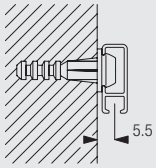

3600

Profile, Bending and Specification Information

Fitting Information

Bracket 3606 fixing points

Fix invisible snap fastener brackets approx. every 30 - 50cm.

Click on and off snap fastener 3606.

3600

Hanging up of picture with Set 3600

Click-in hooks 3663 as shown on the picture.

A: Fixing cords with hooks 3663
 B and C: Fixing cords by using existing frame hangers
 Adjust and fix cord by turning the plastic screw.

Fitting Options

Direct to wall fixing of snap fastener bracket 3606

Standard Accessories

Standard set

3600	Picture hanging set, containing	3634	Height adjuster	1	
		3637	Cord (ø 1.5mm)	5m	
		3663	Hook	4	

Components

1080	Profile		3604	Corner piece	
3605	End cover		3606	Snap fastener	
3634	Height adjuster		3637	Cord (ø 1.5mm)	
3657	Connecting bridge		3663	Hook	