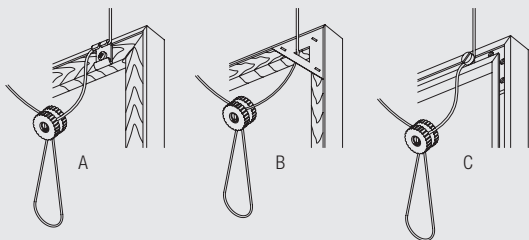

Hand Operated Curtain Track Systems

Picture Hanging System

Silent Gliss® 3600

Product Information

- Specially developed picture hanging system for the quick and precise hanging and moving of framed pictures.
- Pictures can be moved vertically or horizontally without re-drilling the wall.
- Suitable for domestic use as well as galleries, schools, banks, offices, etc.
- For pictures weighing up to 10kg.
- Easy wall fixing with specially developed button-fix brackets.
- Standard colours: silver, white, gold, bronze, black or cream.
- Can be bent.

3600

Profile, Bending and Specification Information

Fitting Information

Bracket 3606 fixing points

Fix invisible snap fastener brackets approx. every 30 - 50cm.

Click on and off snap fastener 3606.

3600

Hanging up of picture with Set 3600

Click-in hooks 3663 as shown on the picture.

A: Fixing cords with hooks 3663
 B and C: Fixing cords by using existing frame hangers
 Adjust and fix cord by turning the plastic screw.

Fitting Options

Direct to wall fixing of snap fastener bracket 3606

Standard Accessories

Standard set

3600	Picture hanging set, containing	3634	Height adjuster	1	
		3637	Cord (ø 1.5mm)	5m	
		3663	Hook	4	

Components

1080	Profile		3604	Corner piece	
3605	End cover		3606	Snap fastener	
3634	Height adjuster		3637	Cord (ø 1.5mm)	
3657	Connecting bridge		3663	Hook	