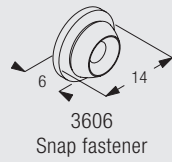

3600

Profile, Bending and Specification Information

Fitting Information

Bracket 3606 fixing points

Fix invisible snap fastener brackets approx. every 30 - 50cm.

Click on and off snap fastener 3606.

3600

Hanging up of picture with Set 3600

Click-in hooks 3663 as shown on the picture.

A: Fixing cords with hooks 3663
 B and C: Fixing cords by using existing frame hangers
 Adjust and fix cord by turning the plastic screw.

Fitting Options

Direct to wall fixing of snap fastener bracket 3606