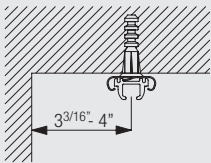

Mounting to concrete ceilings with support 3112

3112
Bracket

Mounting to concrete ceilings with support 3121