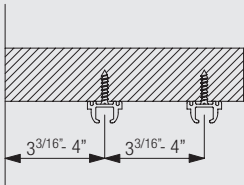

1012

Profile and Bending Information

1012

Min. bending radius 4"

Mounting Options

Ceiling Mounting in wood with two or multiple profiles

The final distances depend on drapery weight, make-up and any obstructions.