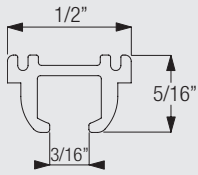

1012

Profile and Bending Information

1012

Min. bending radius 4"

Mounting Options

Ceiling Mounting in wood with two or multiple profiles

The final distances depend on drapery weight, make-up and any obstructions.