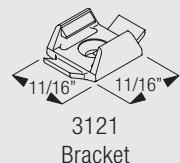

3121
Bracket

Standard Accessories

1012 Profile

3070 Eye endstop

3112 Bracket

3533 Glider

Optional Accessories

3017 Endstop

3020 Hook