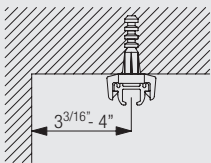

1012

Standard Accessories

1012 Profile

3070 Eye endstop

3112 Bracket

3533 Glider

Optional Accessories

3017 Endstop

3020 Hook