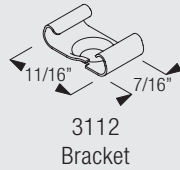

Mounting to concrete ceilings with support 3112

3112
Bracket

Mounting to concrete ceilings with support 3121