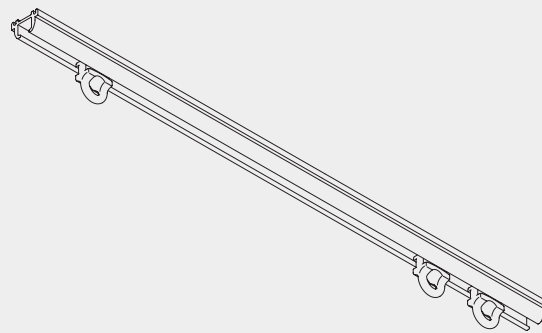

Hand Operated Drapery Track Systems

Hand Operated Drapery Track System

Silent Gliss® 1012

Product Information

- Hand operated drapery track for light draperies for residential and contract applications.
- Widely used for aircraft, trucks, boats, caravans, etc.
- Thin, elegant and bendable ceiling mount profile.
- Quick and easy mounting to both wood or concrete.
- Standard color: anodized aluminum.
- Standard length of the profiles are 20'.

1012

Profile and Bending Information

1012

Min. bending radius 4"

Mounting Options

Ceiling Mounting in wood with two or multiple profiles

The final distances depend on drapery weight, make-up and any obstructions.