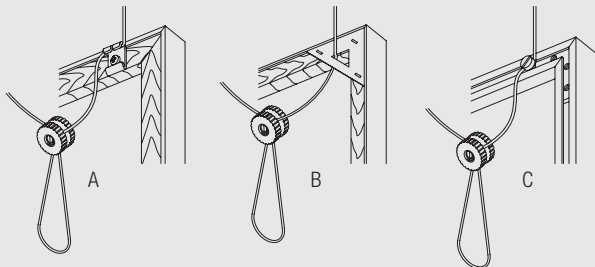

Hand Operated Drapery Track Systems

Picture Hanging System

Silent Gliss® 3600

Product Information

- Specially developed picture hanging system for fast and precise hanging and moving of framed pictures.
- For hanging framed pictures without damaging the walls.
- Suitable for residential use as well as galleries, schools, banks, offices, etc.
- For pictures weighing up to 22 lbs .
- Very elegant and sturdy profile with hidden mounting channel.
- Easy wall mounting with specially developed button mount brackets.
- Standard colors: anodized aluminum or white powder coat.
- Standard length of the profiles are 20'. Systems can be planned to unlimited lengths due to a special connecting bridge.

3600

Profile and Bending Information

Mounting Information

Bracket 3606 Mounting Points

Mount invisible snap fastener brackets approx. every 12"-20"

Click track in and out in directions indicated.

Direct to wall mounting of snap fastener bracket 3606

Click-in hooks 3663 as shown in the picture.

A: Fixing cords with hooks 3663
 B and C: Fixing cords by using existing frame hangers
 Adjust and fix cord by turning the plastic screw.

Standard Accessories

Single Parts

1080	Profile		3605	End cover	
3606	Snap fastener				

Sets

3665	Picture hanging set, containing		3634	Height adjuster	1	
			3637	Cord (ø 1/16")	16 ft	
			3663	Hook	4	

3600

www.silentgliss-usa.com