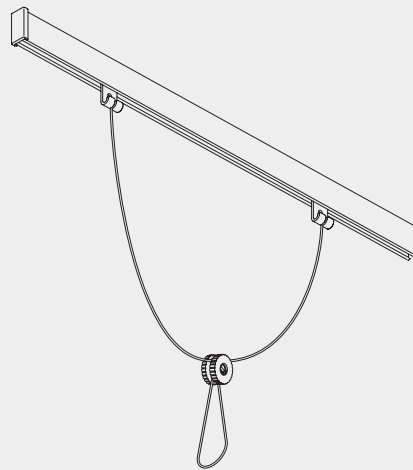

Hand Operated Drapery Track Systems

Picture Hanging System

Silent Gliss® 3600

Product Information

- Specially developed picture hanging system for fast and precise hanging and moving of framed pictures.
- For hanging framed pictures without damaging the walls.
- Suitable for residential use as well as galleries, schools, banks, offices, etc.
- For pictures weighing up to 22 lbs .
- Very elegant and sturdy profile with hidden mounting channel.
- Easy wall mounting with specially developed button mount brackets.
- Standard colors: anodized aluminum or white powder coat.
- Standard length of the profiles are 20'. Systems can be planned to unlimited lengths due to a special connecting bridge.

3600

Profile and Bending Information

Mounting Information

Bracket 3606 Mounting Points

Mount invisible snap fastener brackets approx. every 12"-20"

Click track in and out in directions indicated.

Direct to wall mounting of snap fastener bracket 3606

Click-in hooks 3663 as shown in the picture.

A: Fixing cords with hooks 3663
 B and C: Fixing cords by using existing frame hangers
 Adjust and fix cord by turning the plastic screw.

Standard Accessories

Single Parts

1080	Profile		3605	End cover	
3606	Snap fastener				

Sets

3665	Picture hanging set, containing		3634	Height adjuster	1	
			3637	Cord (ø 1/16")	16 ft	
			3663	Hook	4	

3600

www.silentgliss-usa.com