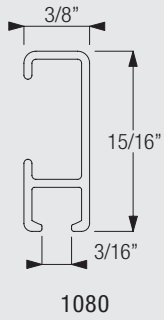

Hand Operated Drapery Track Systems

Picture Hanging System

Silent Gliss® 3600

Product Information

- Specially developed picture hanging system for fast and precise hanging and moving of framed pictures.
- For hanging framed pictures without damaging the walls.
- Suitable for residential use as well as galleries, schools, banks, offices, etc.
- For pictures weighing up to 22 lbs .
- Very elegant and sturdy profile with hidden mounting channel.
- Easy wall mounting with specially developed button mount brackets.
- Standard colors: anodized aluminum or white powder coat.
- Standard length of the profiles are 20'. Systems can be planned to unlimited lengths due to a special connecting bridge.

3600

Profile and Bending Information

Mounting Information

Bracket 3606 Mounting Points

Mount invisible snap fastener brackets approx. every 12"-20"

Click track in and out in directions indicated.

Direct to wall mounting of snap fastener bracket 3606

Single Parts

1080	Profile		3605	End cover	
3606	Snap fastener				

Sets

3665	Picture hanging set, containing		3634	Height adjuster	1	
			3637	Cord (ø 1/16")	16 ft	
			3663	Hook	4	

3600

www.silentgliss-usa.com